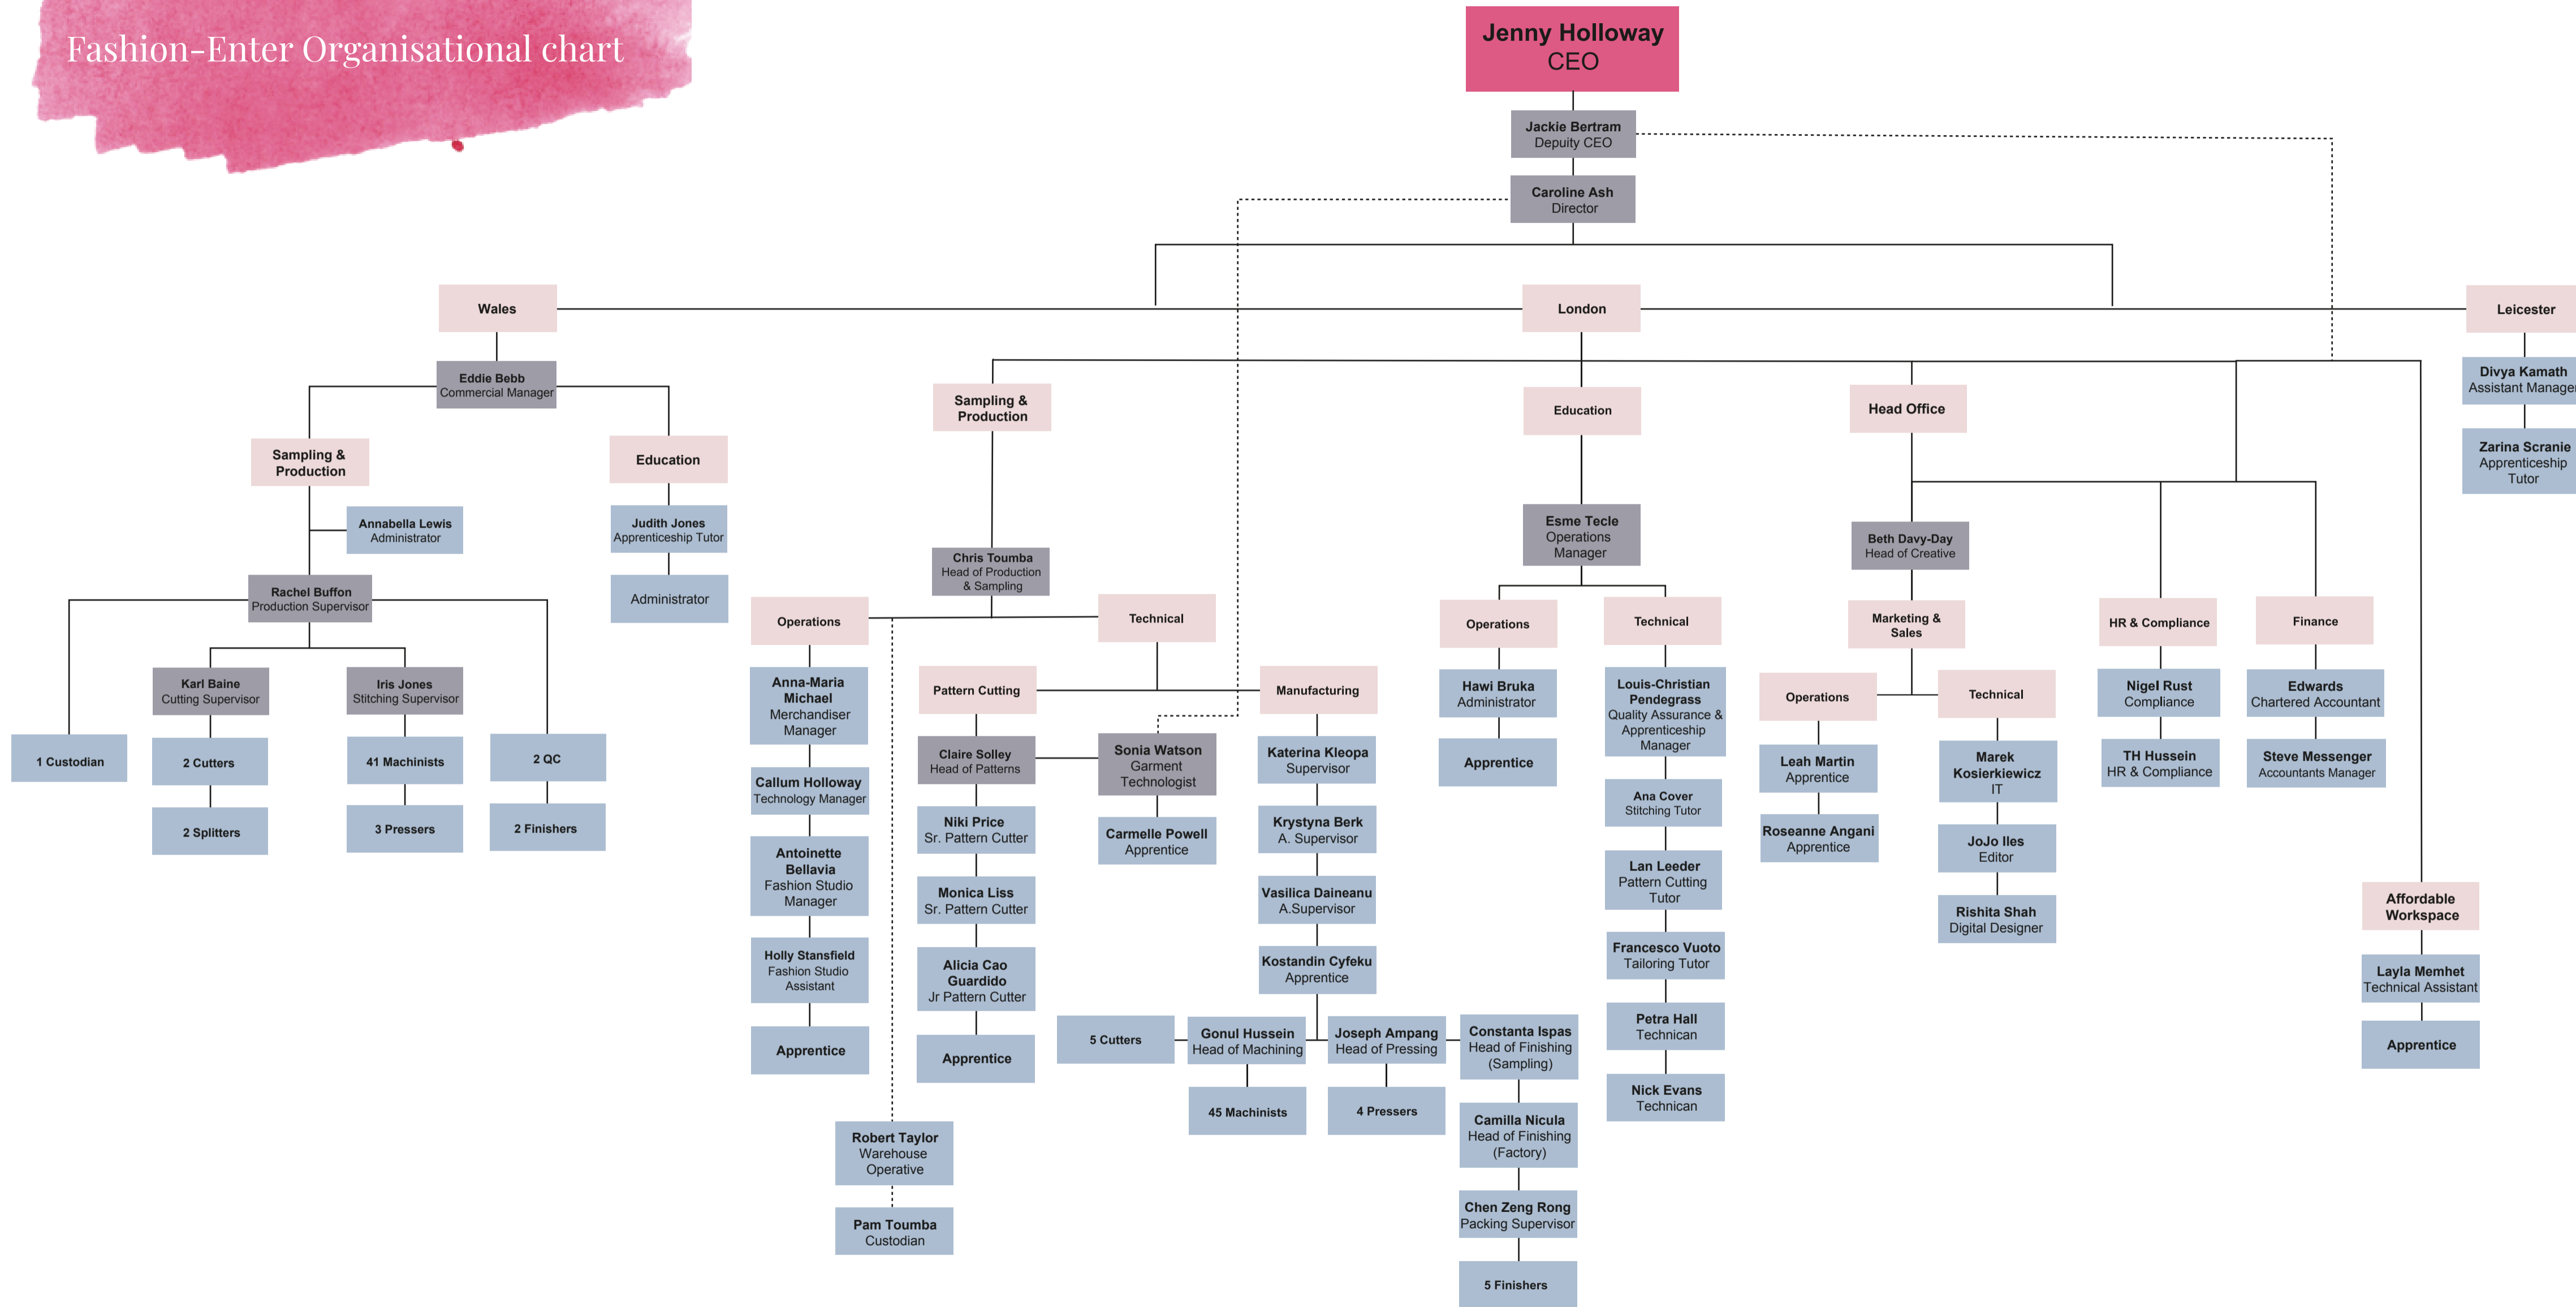

Fashion-Enter Organisational chart

LONDON | LEICESTER | WALES

www.fashion-enter.com - www.fashioncapital.co.uk - 0208 809 3311 - info@fashion-enter.com